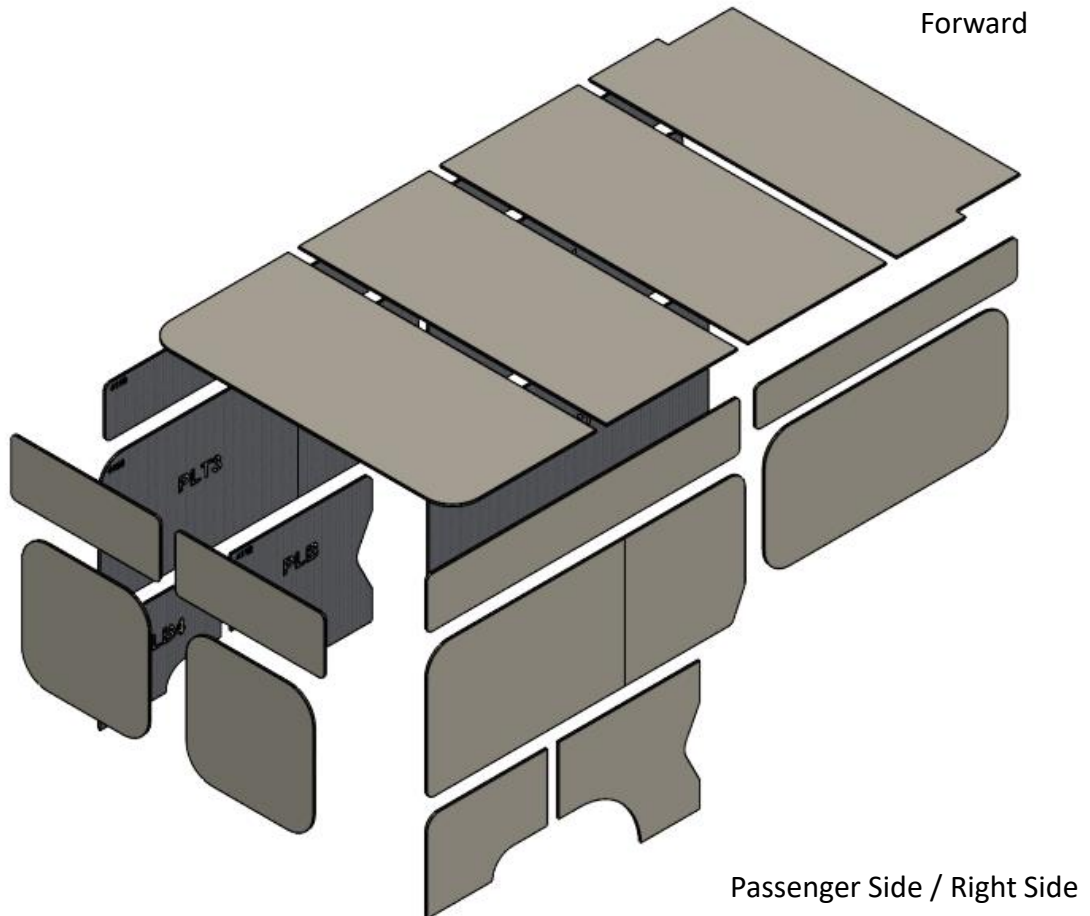

RAM ProMaster 136 High Roof / Low Roof

AUTOPLY INC INSULATION KIT SCHEMATIC

VEHICLE YEARS
2016 – Present

KIT NUMBER: 4136 | KIT CONTENT: Ceiling, sides and doors / 23 pcs

Kits are organized and packaged by ceiling pieces, left side pieces and right side plus rear doors. Each group of patterns are separated by a sheet of paper for identification during unpackaging. It is recommended to lay each section out in accordance with the assembly views below prior to first time installations.

Assembly view A

Forward

Driver Side / Left Side

RAM ProMaster 136 High Roof / Low Roof

AUTOPLY INC INSULATION KIT SCHEMATIC

VEHICLE YEARS
2016 – Present

KIT NUMBER: 4136 | KIT CONTENT: Ceiling, sides and doors

Assembly view B

RAM ProMaster 136 High Roof / Low Roof

AUTOPLY INC INSULATION KIT SCHEMATIC

VEHICLE YEARS
2016 – Present

KIT NUMBER: 4136 | KIT CONTENT: Ceiling, sides and doors

Assembly view Low Roof Variants

Upper side wall pieces are not needed for low roof variants