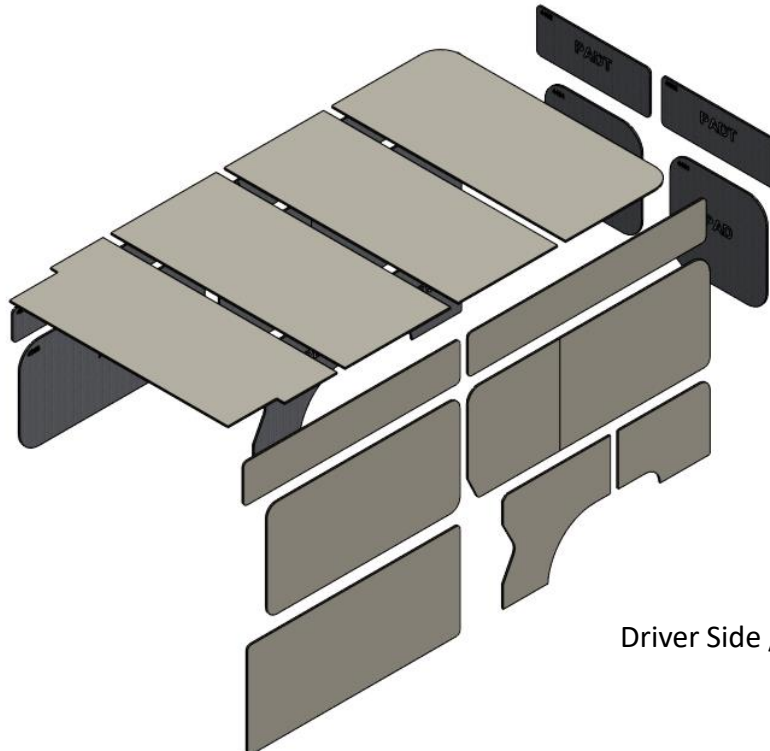

RAM ProMaster 136 High Roof / Low Roof

AUTOPLY INC INSULATION KIT SCHEMATIC

VEHICLE YEARS
2016 – Present

KIT NUMBER: 4136 | KIT CONTENT: Ceiling, sides and doors / 23 pcs

Kits are organized and packaged by ceiling pieces, left side pieces and right side plus rear doors. Each group of patterns are separated by a sheet of paper for identification during unpackaging. It is recommended to lay each section out in accordance with the assembly views below prior to first time installations.

Assembly view A

Forward

Driver Side / Left Side

RAM ProMaster 136 High Roof / Low Roof

AUTOPLY INC INSULATION KIT SCHEMATIC

VEHICLE YEARS
2016 – Present

KIT NUMBER: 4136 | KIT CONTENT: Ceiling, sides and doors

Assembly view B

RAM ProMaster 136 High Roof / Low Roof

AUTOPLY INC INSULATION KIT SCHEMATIC

VEHICLE YEARS
2016 – Present

KIT NUMBER: 4136 | KIT CONTENT: Ceiling, sides and doors

Assembly view Low Roof Variants

Upper side wall pieces are not needed for low roof variants