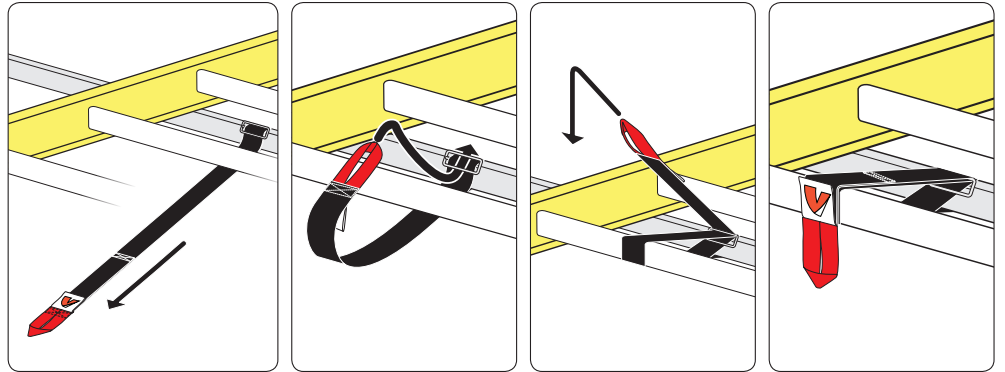

Van & Truck Cargo System

Vantech USA www.vantech.com

PRODUCT INFO

Part #: H1713B
System: H1 Series
Material: Aluminum
Fitment: Ford Transit Connect 2014-On
Color: Black

REQUIRED TOOLS

Power Tool With Phillips Head

1/2" Wrench

PART #	DESCRIPTION	QTY	ITEM ITEM NOT DRAWN TO SCALE
W008	5/16" X 3/4" WASHER	12	
W022	5/16" LOCK WASHER	6	
B018	1 3/4" X 5/16" CARRIAGE BOLT	4	
B201	TAP SCREW	12	
B068	5/16" X 1 3/4" HEX BOLT	6	
N002	5/16" NUT	6	
N016	5/16" PLASTIC KNOB	4	
H32	H1 MOUNTING BASE (LOW)	2	
H34	H1 MOUNTING BASE (STANDARD)	4	
A613-45	2" X 1" X 45" CROSS BAR	3	
G100	MOUNTING SEAL	6	
G455	MOUNTING SEAT 6"	6	
G408	POLYFOAM WASHER	6	
A02	LADDER GUIDE	2	
A06	LADDER STOPPER	2	
A69	HOOK & LOOP STRAP	2	
BG537	RUBBER BAR GUARD 37"	3	

Hook & Loop Strap

Directions

RUBBER BAR GUARDS

- Press the rubber bar guard into the channels of cross bars
- Leave 4" on each end