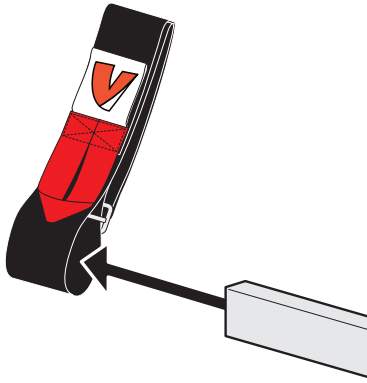

Van & Truck Cargo System

Vantech USA www.vantech.com

PRODUCT INFO

Part #: H1713B
System: H1 Series
Material: Aluminum
Fitment: Ford Transit Connect 2014-On
Color: Black

REQUIRED TOOLS

Power Tool With Phillips Head

1/2" Wrench

PART #	DESCRIPTION	QTY	ITEM ITEM NOT DRAWN TO SCALE
W008	5/16" X 3/4" WASHER	12	
W022	5/16" LOCK WASHER	6	
B018	1 3/4" X 5/16" CARRIAGE BOLT	4	
B201	TAP SCREW	12	
B068	5/16" X 1 3/4" HEX BOLT	6	
N002	5/16" NUT	6	
N016	5/16" PLASTIC KNOB	4	
H32	H1 MOUNTING BASE (LOW)	2	
H34	H1 MOUNTING BASE (STANDARD)	4	
A613-45	2" X 1" X 45" CROSS BAR	3	
G100	MOUNTING SEAL	6	
G455	MOUNTING SEAT 6"	6	
G408	POLYFOAM WASHER	6	
A02	LADDER GUIDE	2	
A06	LADDER STOPPER	2	
A69	HOOK & LOOP STRAP	2	
BG537	RUBBER BAR GUARD 37"	3	

Hook & Loop Strap

Directions

RUBBER BAR GUARDS

- Press the rubber bar guard into the channels of cross bars
- Leave 4" on each end