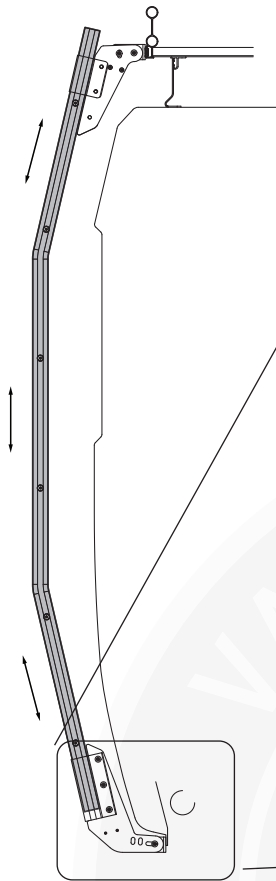

**Van & Truck
Cargo System**

Vantech USA www.vantech.com

PRODUCT INFO

Part #: L2007X1D1B
System: H2.1 Series Side Ladder
Material: Aluminum
Fitment: GMC Savana 1996-On
(All Models / All Trim)
Color: Black

REQUIRED TOOLS

5/32"
Allen Key

3/16"
Allen Key

1/2"
Wrench

9/16"
Wrench

Visible
Marker

Power Tool w/
5/16" Drill Bit

ITEM	DESCRIPTION	QTY	ITEM
B103	1/4" X 1" BUTTON HEAD ALLEN BOLT	8	
B117	5/16" X 1" BUTTON HEAD ALLEN BOLT	20	
SS- B167	5/16" 1 1/2" ALLEN COUNTERSUNK BOLT	12	
S101	3/8" SINGLE BOLT SLIDER	4	
N002	5/16" NUT	20	
N003	3/8" NUT	4	
W001	1/4" X 1/2" WASHER	8	
W008	5/16" X 3/4" WASHER	40	
W013	3/8" X 3/4" WASHER	4	
W022	5/16" LOCK WASHER	20	
W023	3/8" LOCK WASHER	4	

ITEM	DESCRIPTION	QTY	ITEM
L011	LADDER MOUNT ADAPTOR BOTTOM	2	
L012	LADDER MOUNT ADAPTOR TOP	2	
L201	LADDER STEP	6	
L202	LADDER STEP SHORT	2	
A279-67	67" POST	2	
L013	LADDER MOUNT	4	
A643-4	4" CLAMP	4	
A643-7	7" CLAMP	2	

**HAND TIGHTEN ONLY.
USE TOOLS ONLY WHEN SPECIFIED.**

SECURE HARDWARE

POSITION LADDER THEN SECURE HARDWARE

***BE SURE NOT TO OBSTRUCT DOORS, GAS CAPS
AND OTHER ACCESS POINTS**

USE 5/16" DRILL BIT

SECURE ALL HARDWARE