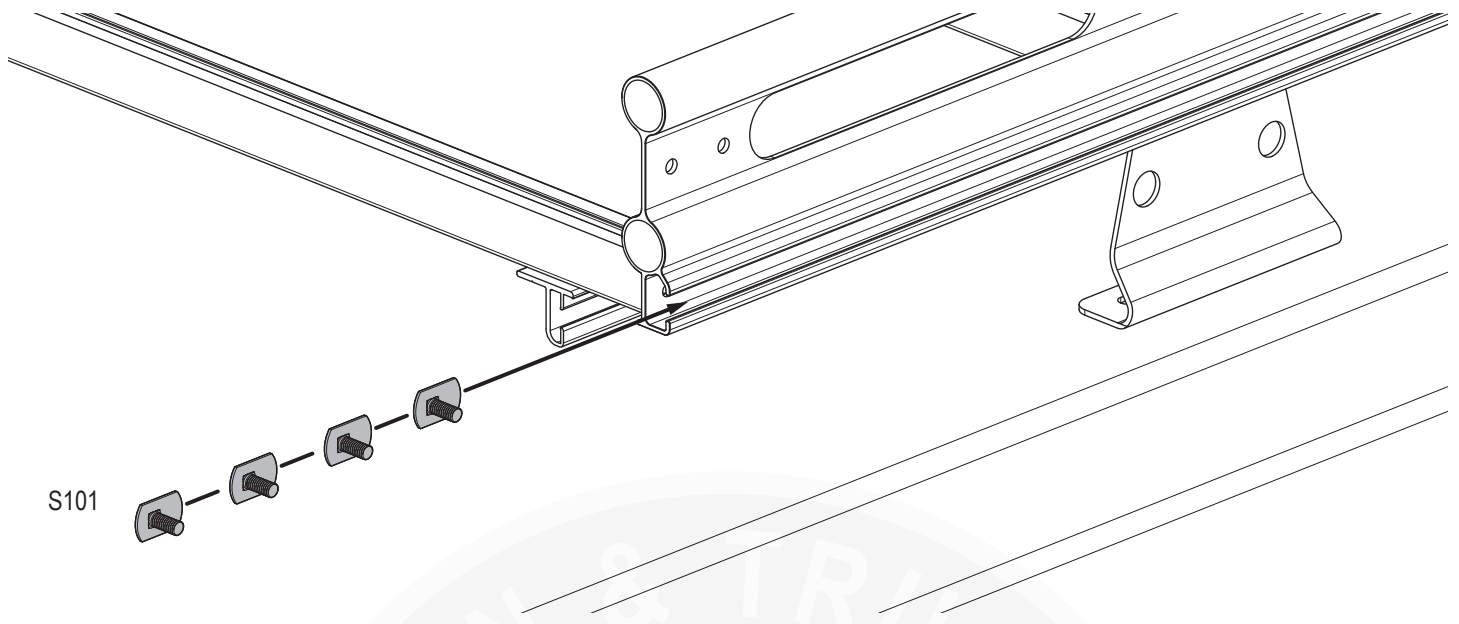

POSITION LADDER THEN SECURE HARDWARE

***BE SURE NOT TO OBSTRUCT DOORS, GAS CAPS
AND OTHER ACCESS POINTS**