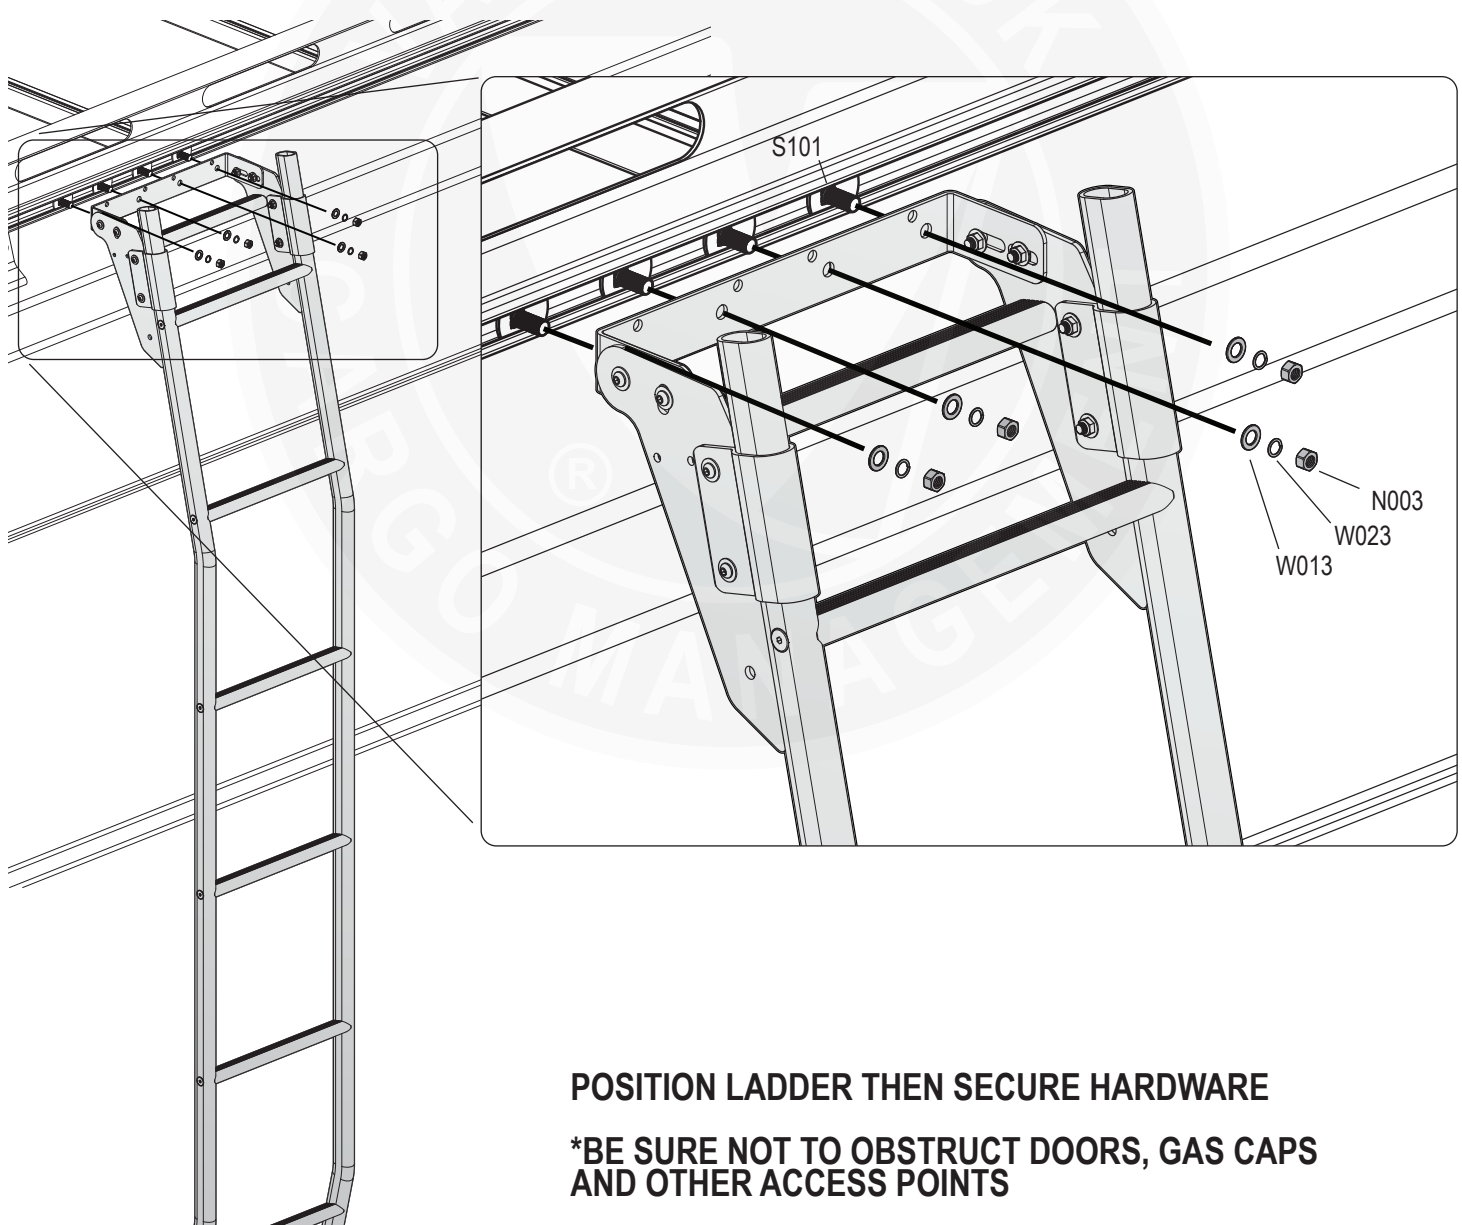

POSITION LADDER THEN SECURE HARDWARE

***BE SURE NOT TO OBSTRUCT DOORS, GAS CAPS
AND OTHER ACCESS POINTS**