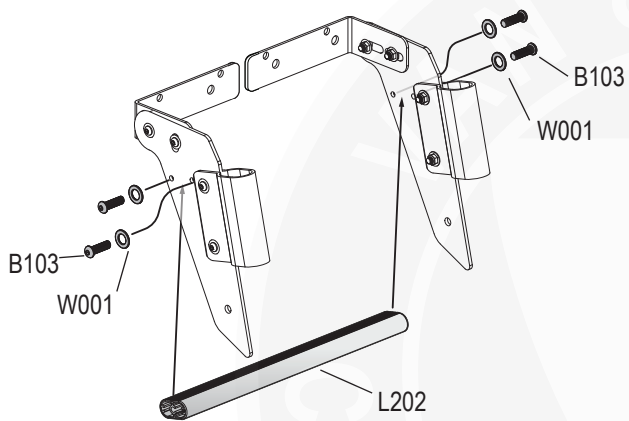

**HAND TIGHTEN ONLY.
USE TOOLS ONLY WHEN SPECIFIED.**