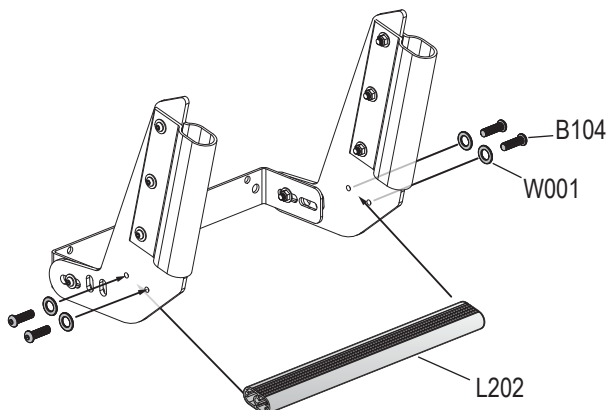

**HAND TIGHTEN ONLY.
USE TOOLS ONLY WHEN SPECIFIED.**