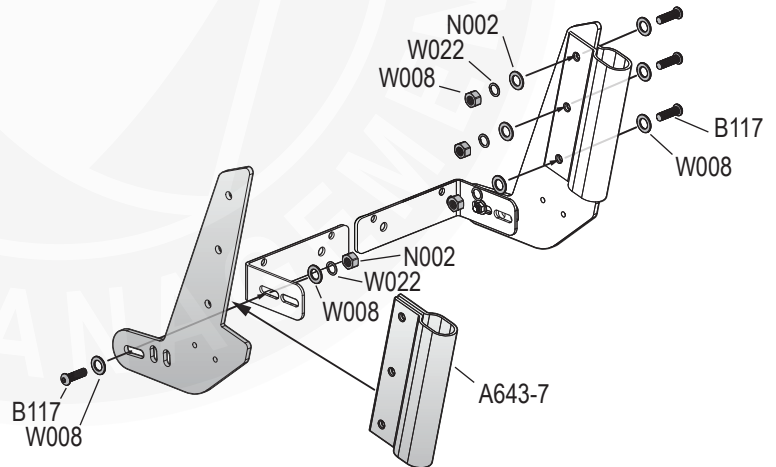

**HAND TIGHTEN ONLY.
USE TOOLS ONLY WHEN SPECIFIED.**