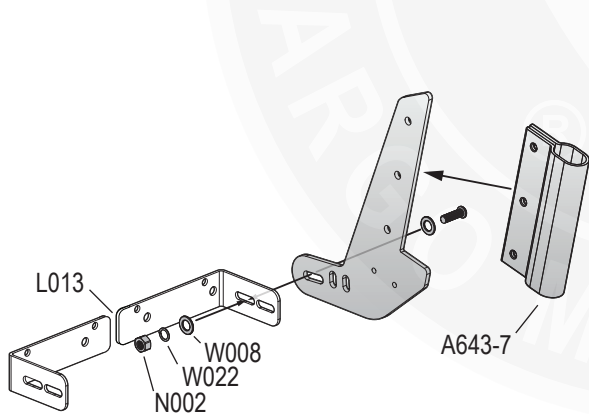

**HAND TIGHTEN ONLY.
USE TOOLS ONLY WHEN SPECIFIED.**