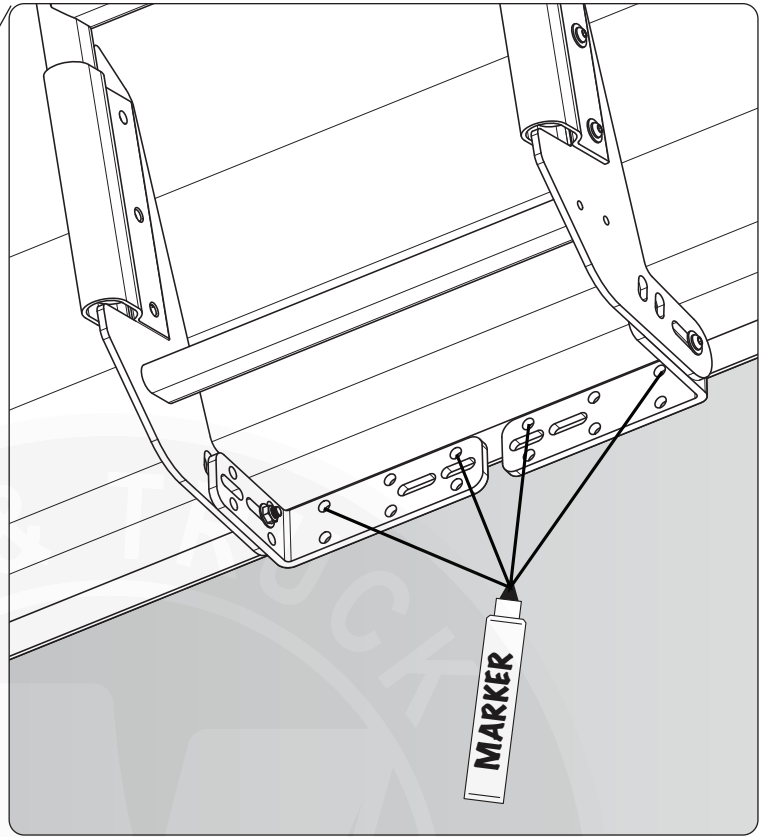

**Van & Truck
Cargo System**

Vantech USA www.vantech.com

PRODUCT INFO

Part #: L2007X1D1B
System: H2.1 Series Side Ladder
Material: Aluminum
Fitment: GMC Savana 1996-On
(All Models / All Trim)
Color: Black

**HAND TIGHTEN ONLY.
USE TOOLS ONLY WHEN SPECIFIED.**

SECURE HARDWARE

POSITION LADDER THEN SECURE HARDWARE

***BE SURE NOT TO OBSTRUCT DOORS, GAS CAPS
AND OTHER ACCESS POINTS**

USE 5/16" DRILL BIT

SECURE ALL HARDWARE