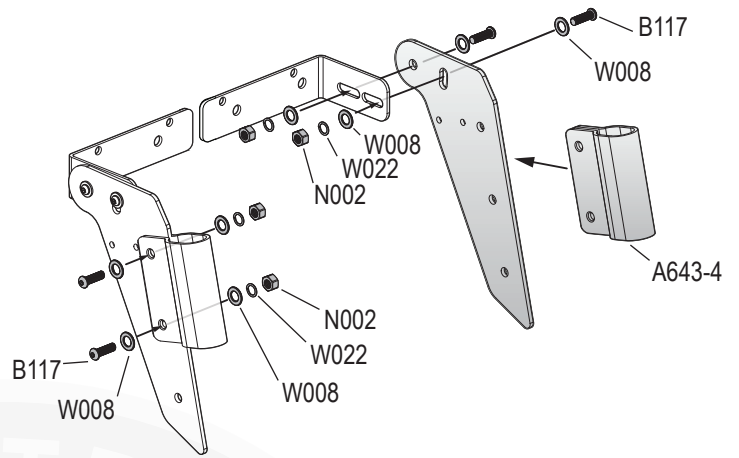

**HAND TIGHTEN ONLY.
USE TOOLS ONLY WHEN SPECIFIED.**