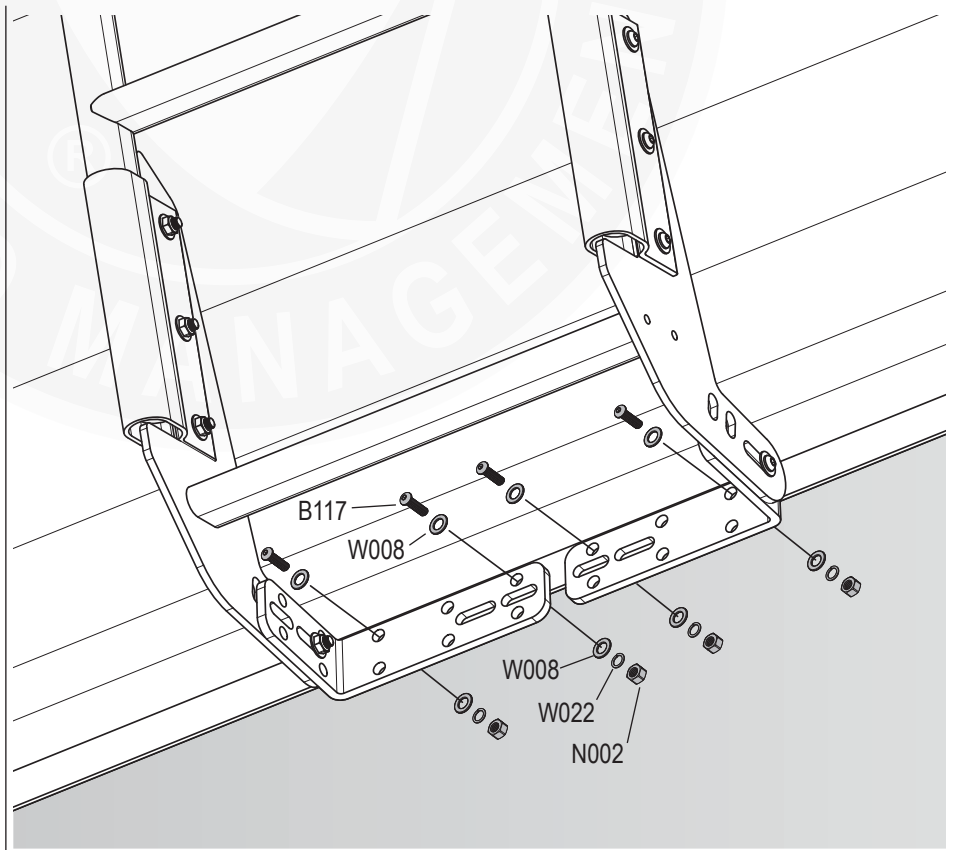

**Van & Truck
Cargo System**

Vantech USA www.vantech.com

PRODUCT INFO

Part #: L2007X1D1B
System: H2.1 Series Side Ladder
Material: Aluminum
Fitment: GMC Savana 1996-On
(All Models / All Trim)
Color: Black

**HAND TIGHTEN ONLY.
USE TOOLS ONLY WHEN SPECIFIED.**

SECURE HARDWARE

POSITION LADDER THEN SECURE HARDWARE

***BE SURE NOT TO OBSTRUCT DOORS, GAS CAPS
AND OTHER ACCESS POINTS**

USE 5/16" DRILL BIT

SECURE ALL HARDWARE