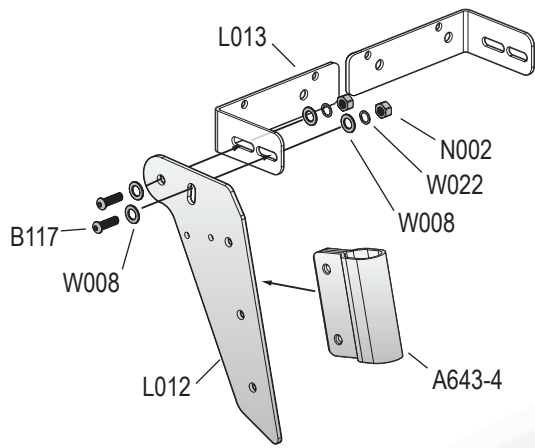

**HAND TIGHTEN ONLY.
USE TOOLS ONLY WHEN SPECIFIED.**