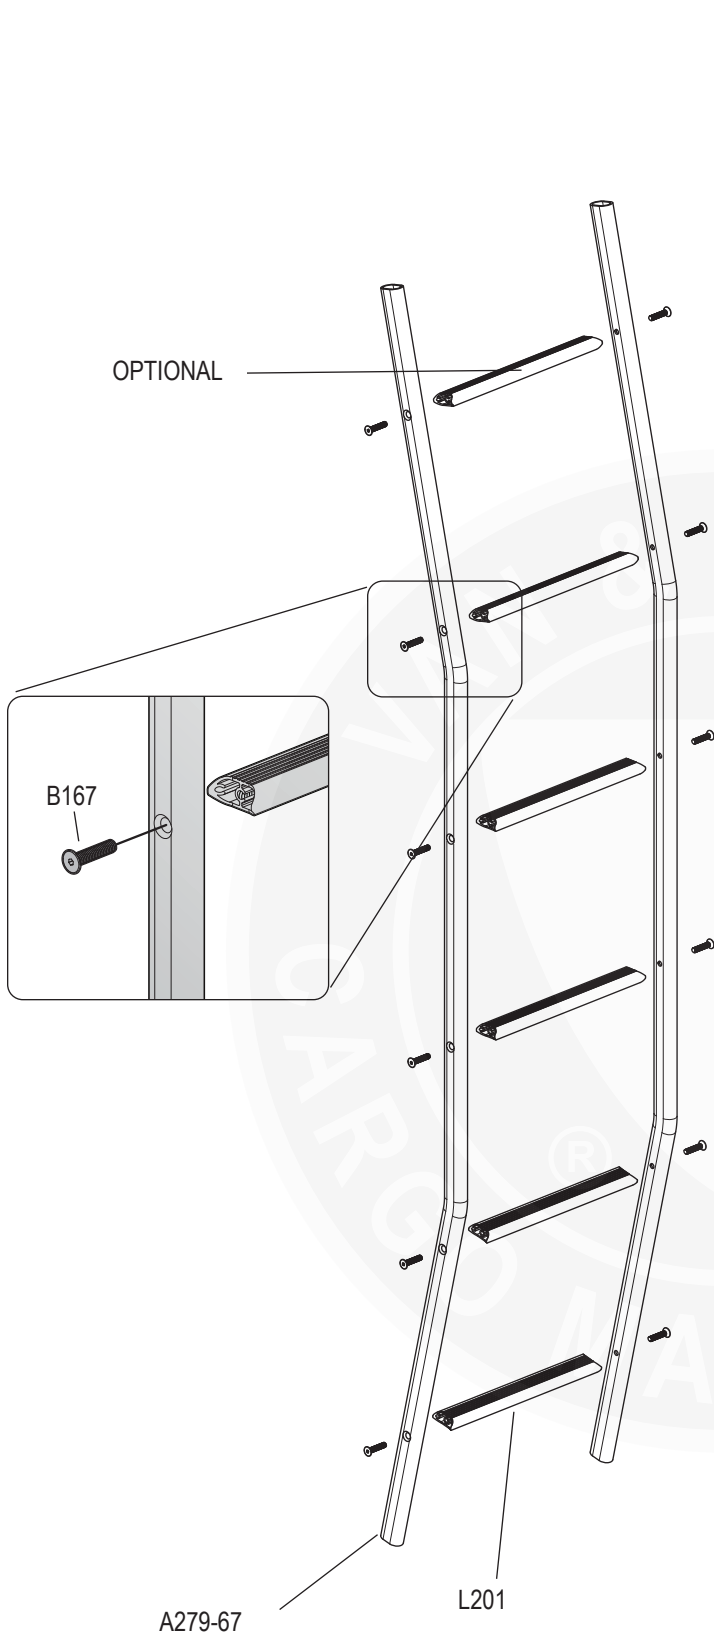

SECURE HARDWARE