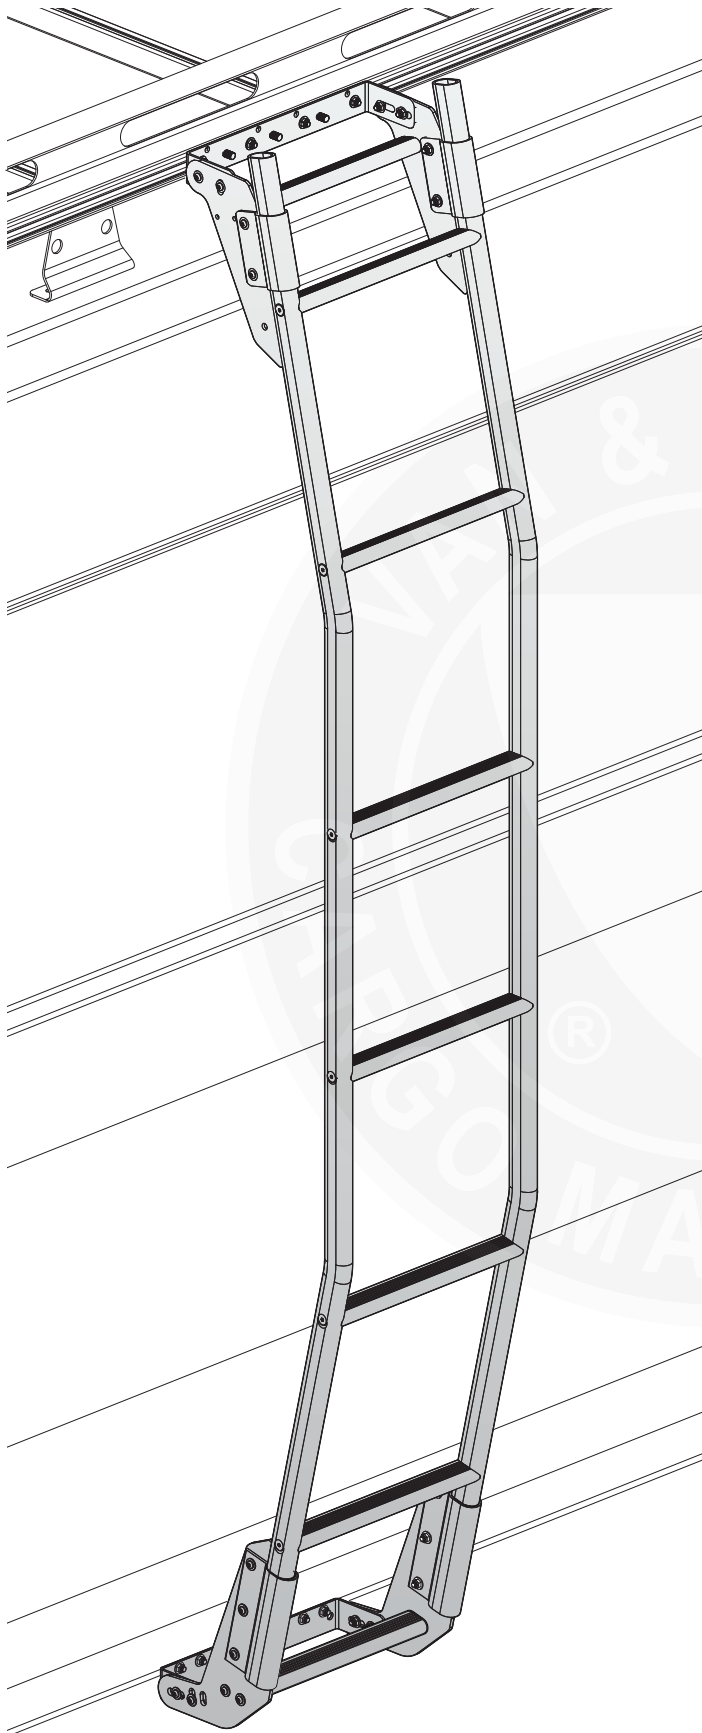

**Van & Truck
Cargo System**

Vantech USA www.vantech.com

PRODUCT INFO

Part #: L2007X1D1B
System: H2.1 Series Side Ladder
Material: Aluminum
Fitment: GMC Savana 1996-On
(All Models / All Trim)
Color: Black

REQUIRED TOOLS

5/32"
Allen Key

3/16"
Allen Key

1/2"
Wrench

9/16"
Wrench

Visible
Marker

Power Tool w/
5/16" Drill Bit

ITEM	DESCRIPTION	QTY	ITEM
B103	1/4" X 1" BUTTON HEAD ALLEN BOLT	8	
B117	5/16" X 1" BUTTON HEAD ALLEN BOLT	20	
SS- B167	5/16" 1 1/2" ALLEN COUNTERSUNK BOLT	12	
S101	3/8" SINGLE BOLT SLIDER	4	
N002	5/16" NUT	20	
N003	3/8" NUT	4	
W001	1/4" X 1/2" WASHER	8	
W008	5/16" X 3/4" WASHER	40	
W013	3/8" X 3/4" WASHER	4	
W022	5/16" LOCK WASHER	20	
W023	3/8" LOCK WASHER	4	

ITEM	DESCRIPTION	QTY	ITEM
L011	LADDER MOUNT ADAPTOR BOTTOM	2	
L012	LADDER MOUNT ADAPTOR TOP	2	
L201	LADDER STEP	6	
L202	LADDER STEP SHORT	2	
A279-67	67" POST	2	
L013	LADDER MOUNT	4	
A643-4	4" CLAMP	4	
A643-7	7" CLAMP	2	