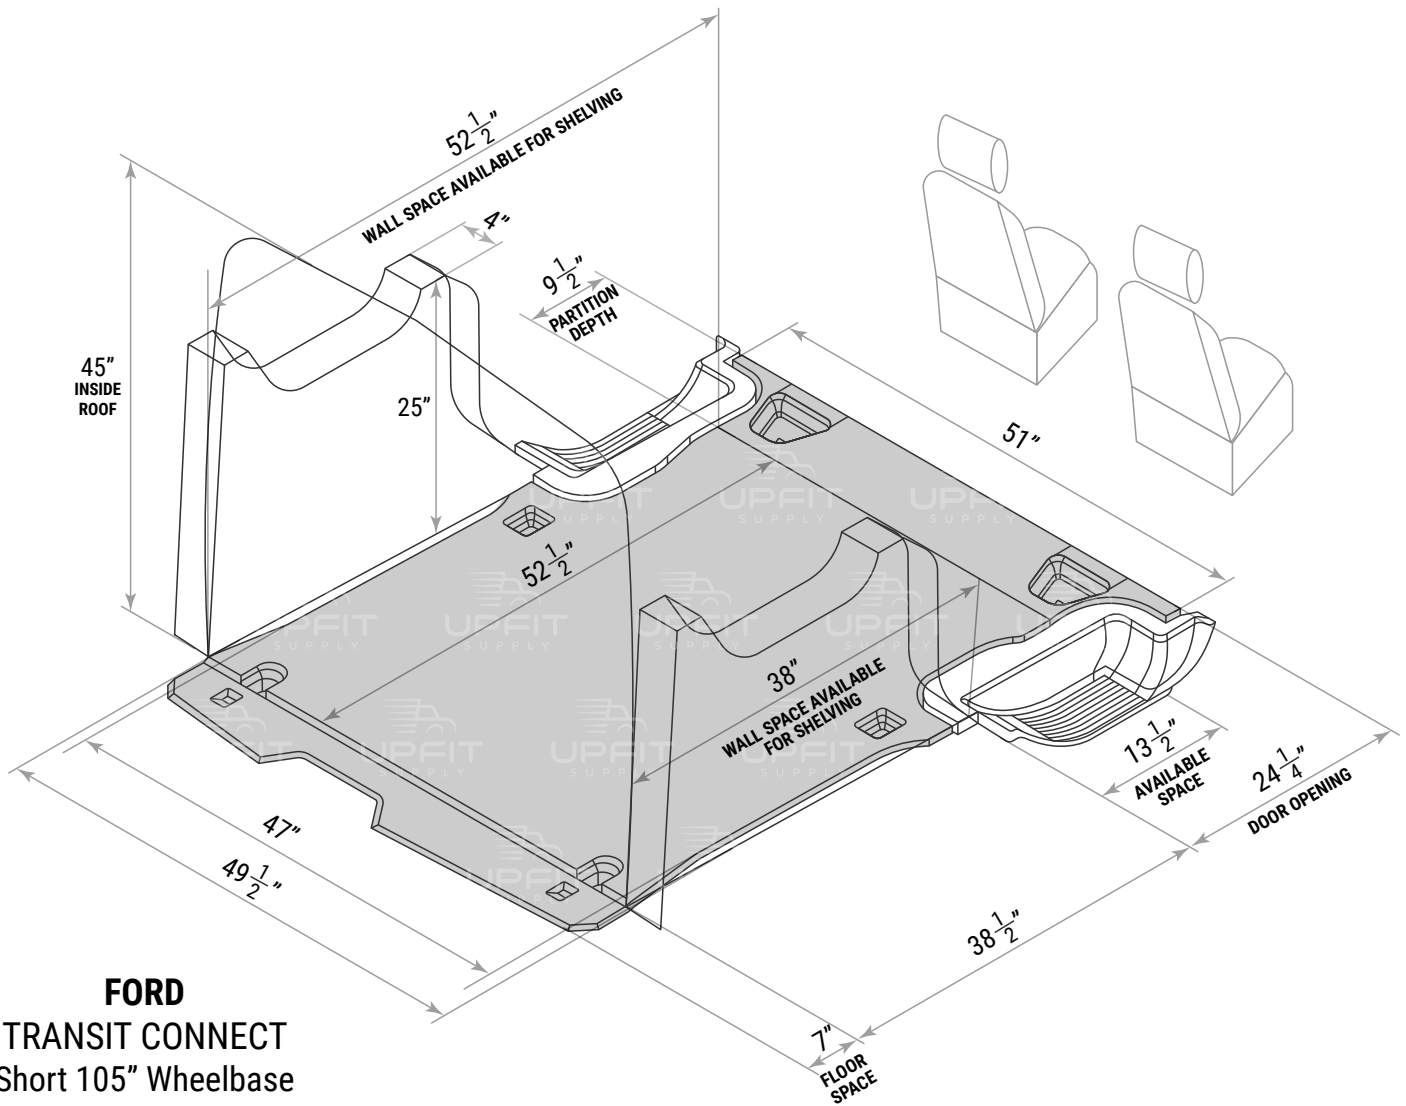

VEHICLE LAYOUT GUIDE

FORD
TRANSIT CONNECT
Short 105" Wheelbase
Available in U.S. only

UPFIT
SUPPLY

UpfitSupply.com • (517) 258-4550 • support@upfitsupply.com
© Copyright 2021 Upfit Supply

PROJECT NAME:	
VEHICLE:	

DRIVERS SIDE EQUIPMENT

SKU	DESCRIPTION	WIDTH	HEIGHT	DEPTH
		TOTAL		
		MAXIMUM AVAILABLE		

PASSENGER SIDE EQUIPMENT

SKU	DESCRIPTION	WIDTH	HEIGHT	DEPTH
		TOTAL		
		MAXIMUM AVAILABLE		

OTHER EQUIPMENT

SKU	DESCRIPTION	SKU	DESCRIPTION