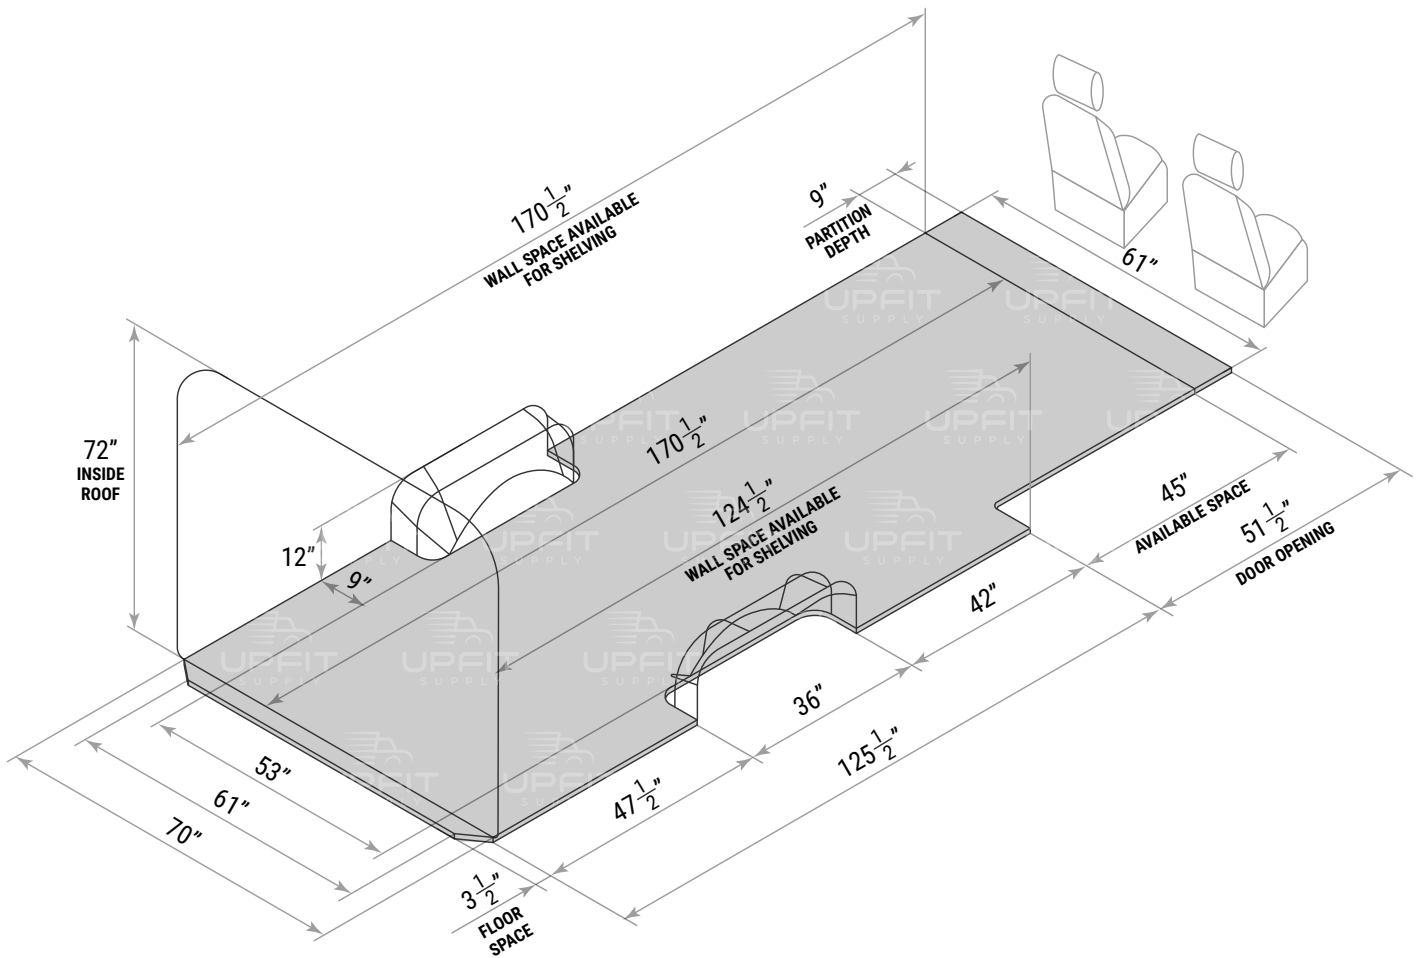

# VEHICLE LAYOUT GUIDE

**MERCEDES-BENZ**  
**SPRINTER**  
Extended 170" Wheelbase

**UPFIT**  
SUPPLY

UpfitSupply.com • (517) 258-4550 • support@upfitsupply.com

© Copyright 2021 Upfit Supply

PROJECT NAME:	
VEHICLE:	

**DRIVERS SIDE EQUIPMENT**

SKU	DESCRIPTION	WIDTH	HEIGHT	DEPTH
		TOTAL		
		MAXIMUM AVAILABLE		

**PASSENGER SIDE EQUIPMENT**

SKU	DESCRIPTION	WIDTH	HEIGHT	DEPTH
		TOTAL		
		MAXIMUM AVAILABLE		

**OTHER EQUIPMENT**