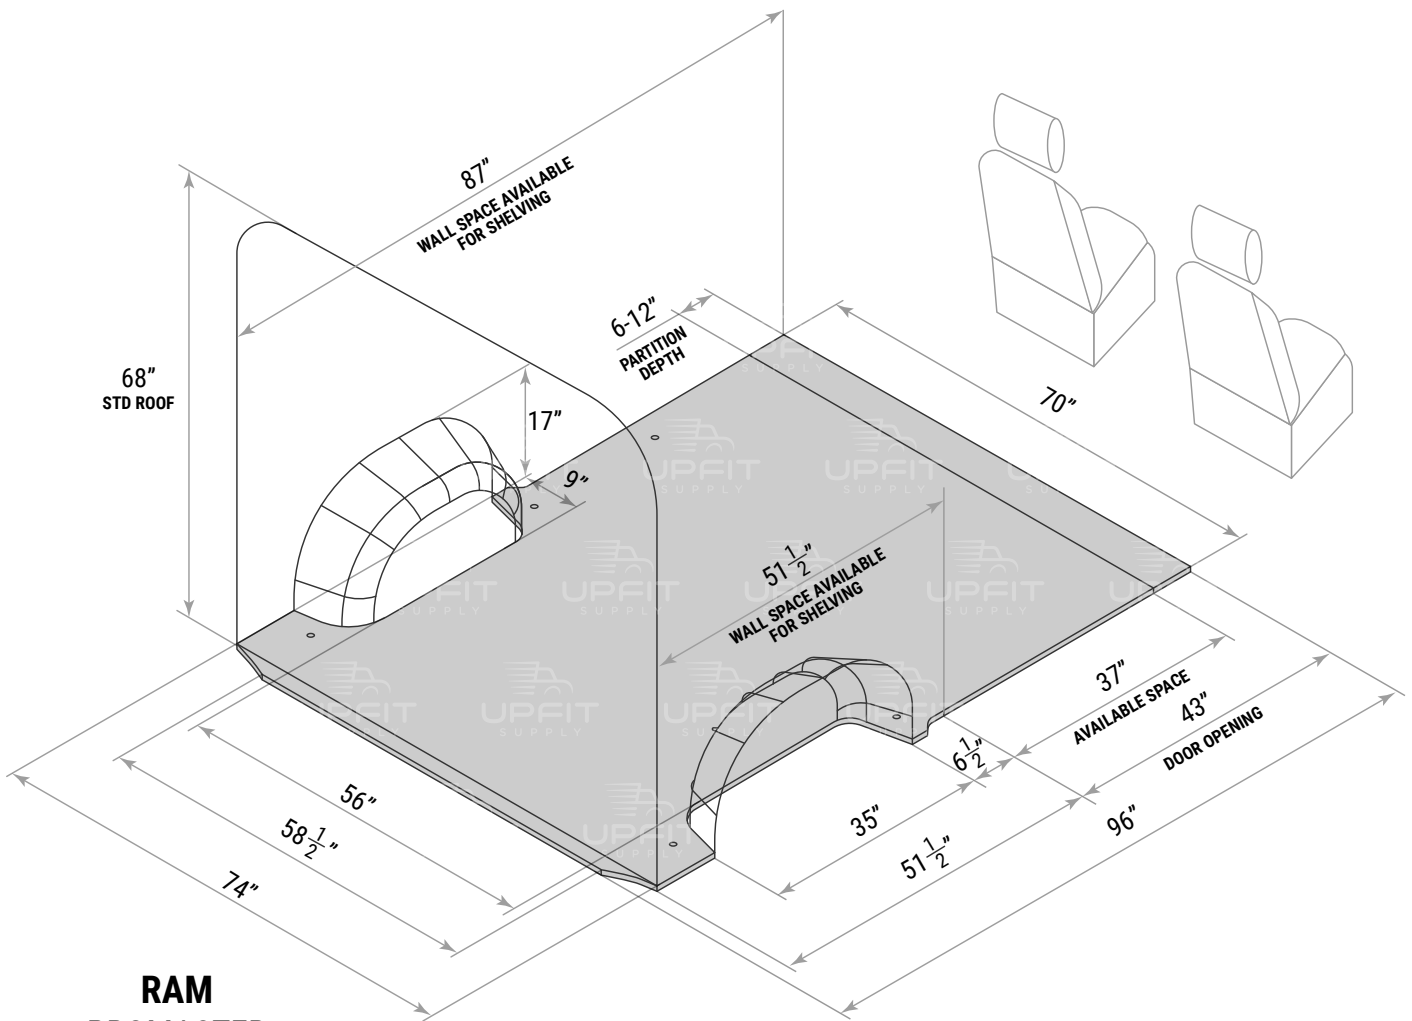

VEHICLE LAYOUT GUIDE

RAM
PROMASTER
118" Wheelbase

© 2024 Upfit Supply

UPFIT
SUPPLY

UpfitSupply.com • (517) 258-4550 • support@upfitsupply.com

© Copyright 2024 Upfit Supply

PROJECT NAME:	
VEHICLE:	

DRIVERS SIDE EQUIPMENT

SKU	DESCRIPTION	WIDTH	HEIGHT	DEPTH
		TOTAL		
		MAXIMUM AVAILABLE		

PASSENGER SIDE EQUIPMENT

SKU	DESCRIPTION	WIDTH	HEIGHT	DEPTH
		TOTAL		
		MAXIMUM AVAILABLE		

OTHER EQUIPMENT

SKU	DESCRIPTION	SKU	DESCRIPTION