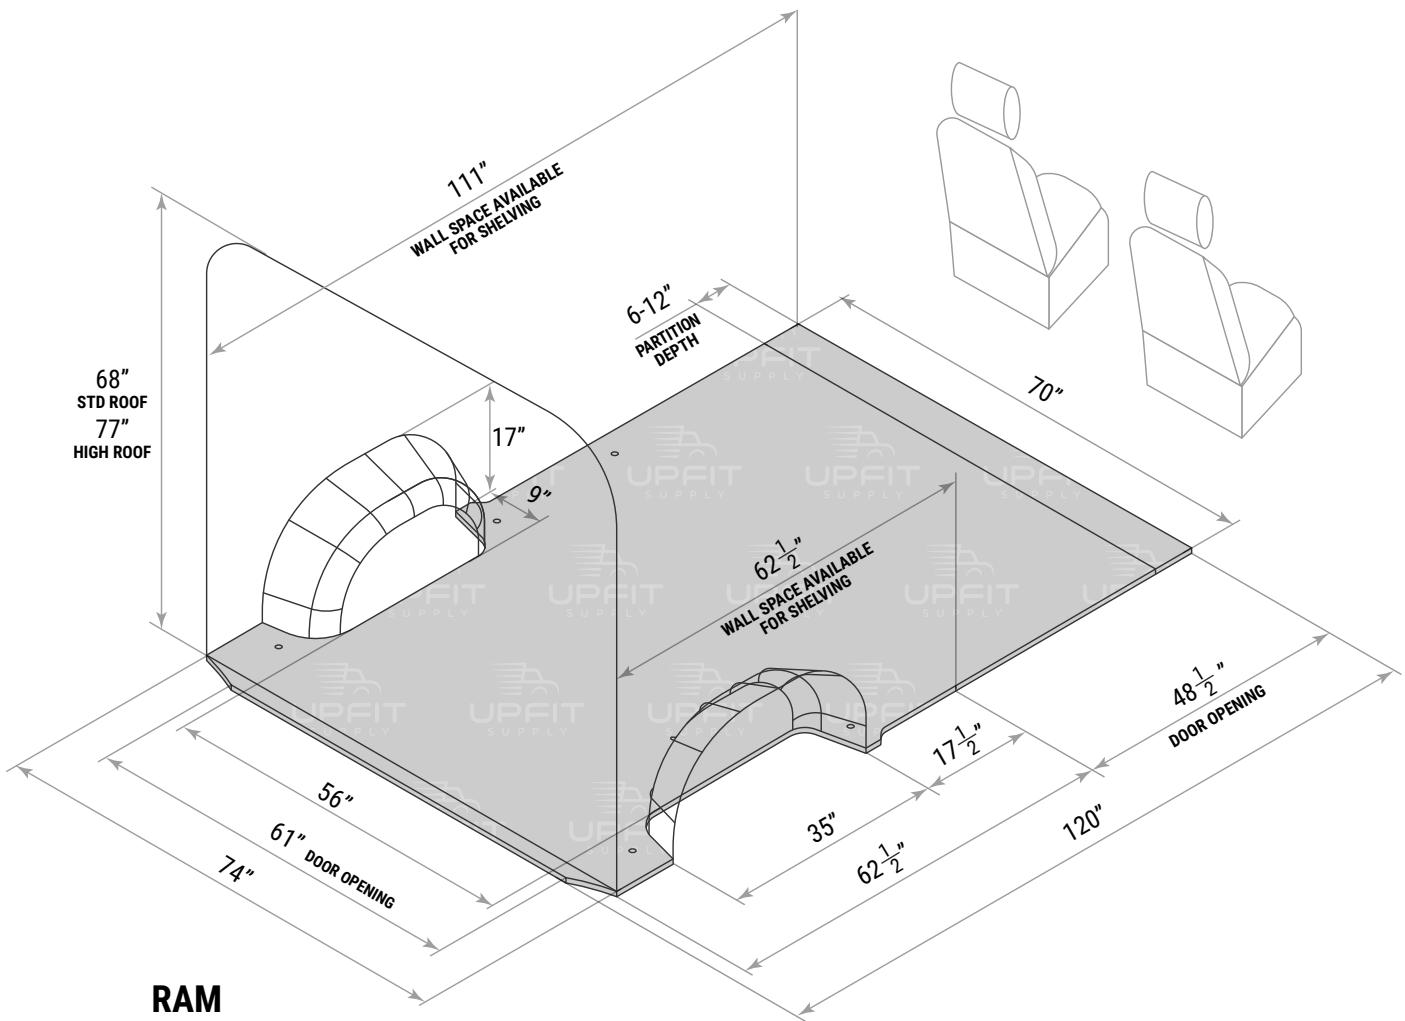

VEHICLE LAYOUT GUIDE

RAM
PROMASTER
136" Wheelbase

© 2024 Upfit Supply

UPFIT
SUPPLY

UpfitSupply.com • (517) 258-4550 • support@upfitsupply.com

© Copyright 2024 Upfit Supply

PROJECT NAME:	
VEHICLE:	

DRIVERS SIDE EQUIPMENT

SKU	DESCRIPTION	WIDTH	HEIGHT	DEPTH
		TOTAL		
		MAXIMUM AVAILABLE		

PASSENGER SIDE EQUIPMENT

SKU	DESCRIPTION	WIDTH	HEIGHT	DEPTH
		TOTAL		
		MAXIMUM AVAILABLE		

OTHER EQUIPMENT

SKU	DESCRIPTION	SKU	DESCRIPTION