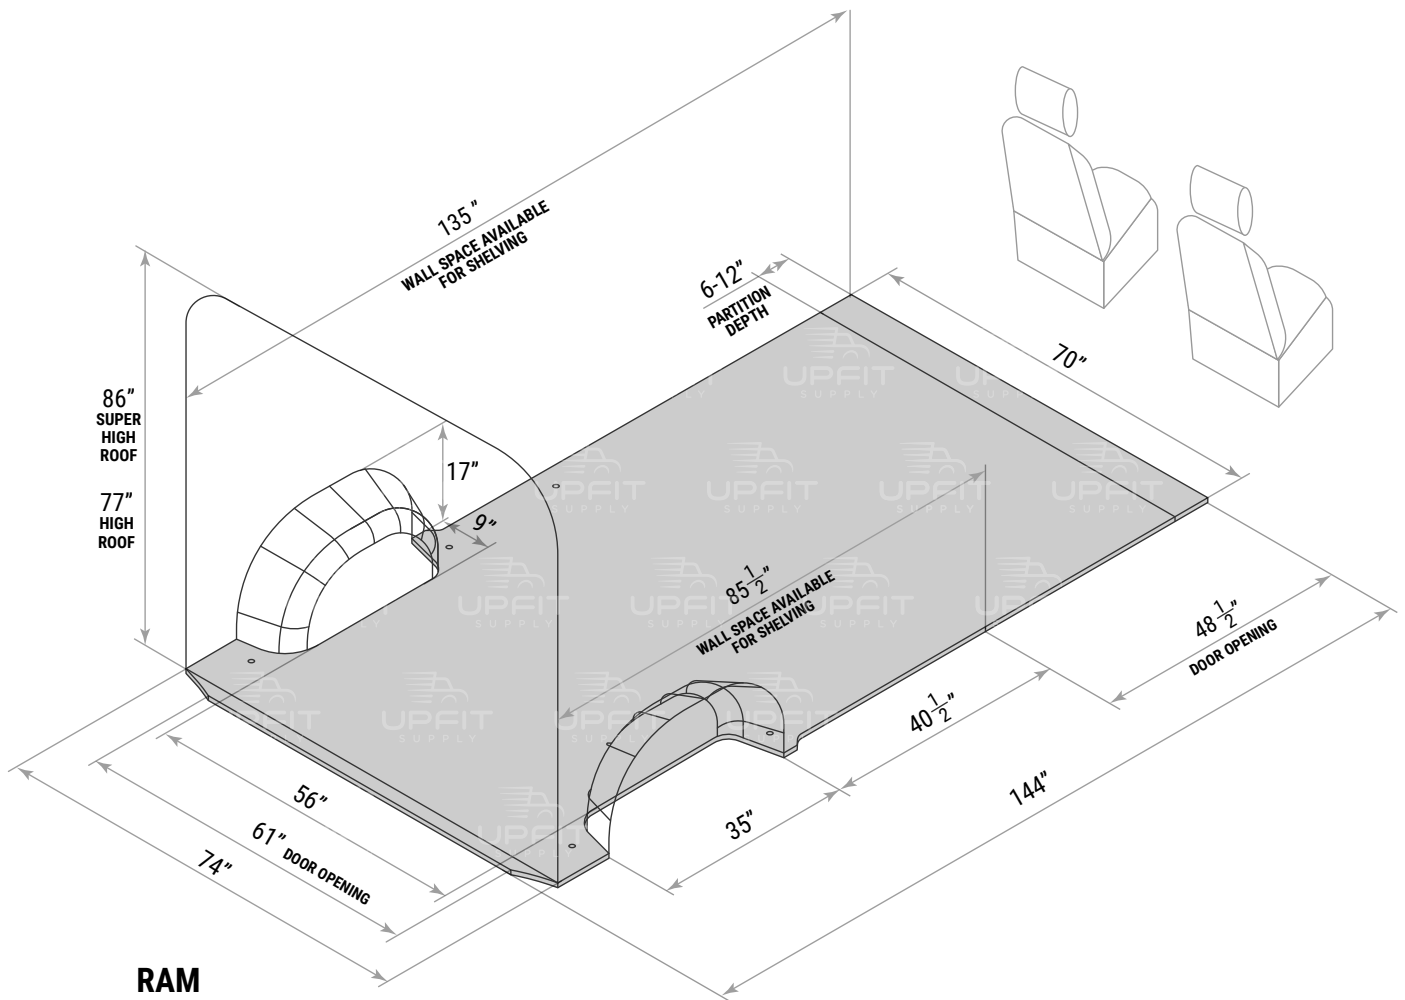

VEHICLE LAYOUT GUIDE

RAM
PROMASTER
159" Regular Wheelbase

© 2024 Upfit Supply

UPFIT
SUPPLY

UpfitSupply.com • (517) 258-4550 • support@upfitsupply.com

© Copyright 2024 Upfit Supply

PROJECT NAME:	
VEHICLE:	

DRIVERS SIDE EQUIPMENT

SKU	DESCRIPTION	WIDTH	HEIGHT	DEPTH
		TOTAL		
		MAXIMUM AVAILABLE		

PASSENGER SIDE EQUIPMENT

SKU	DESCRIPTION	WIDTH	HEIGHT	DEPTH
		TOTAL		
		MAXIMUM AVAILABLE		

OTHER EQUIPMENT

SKU	DESCRIPTION	SKU	DESCRIPTION