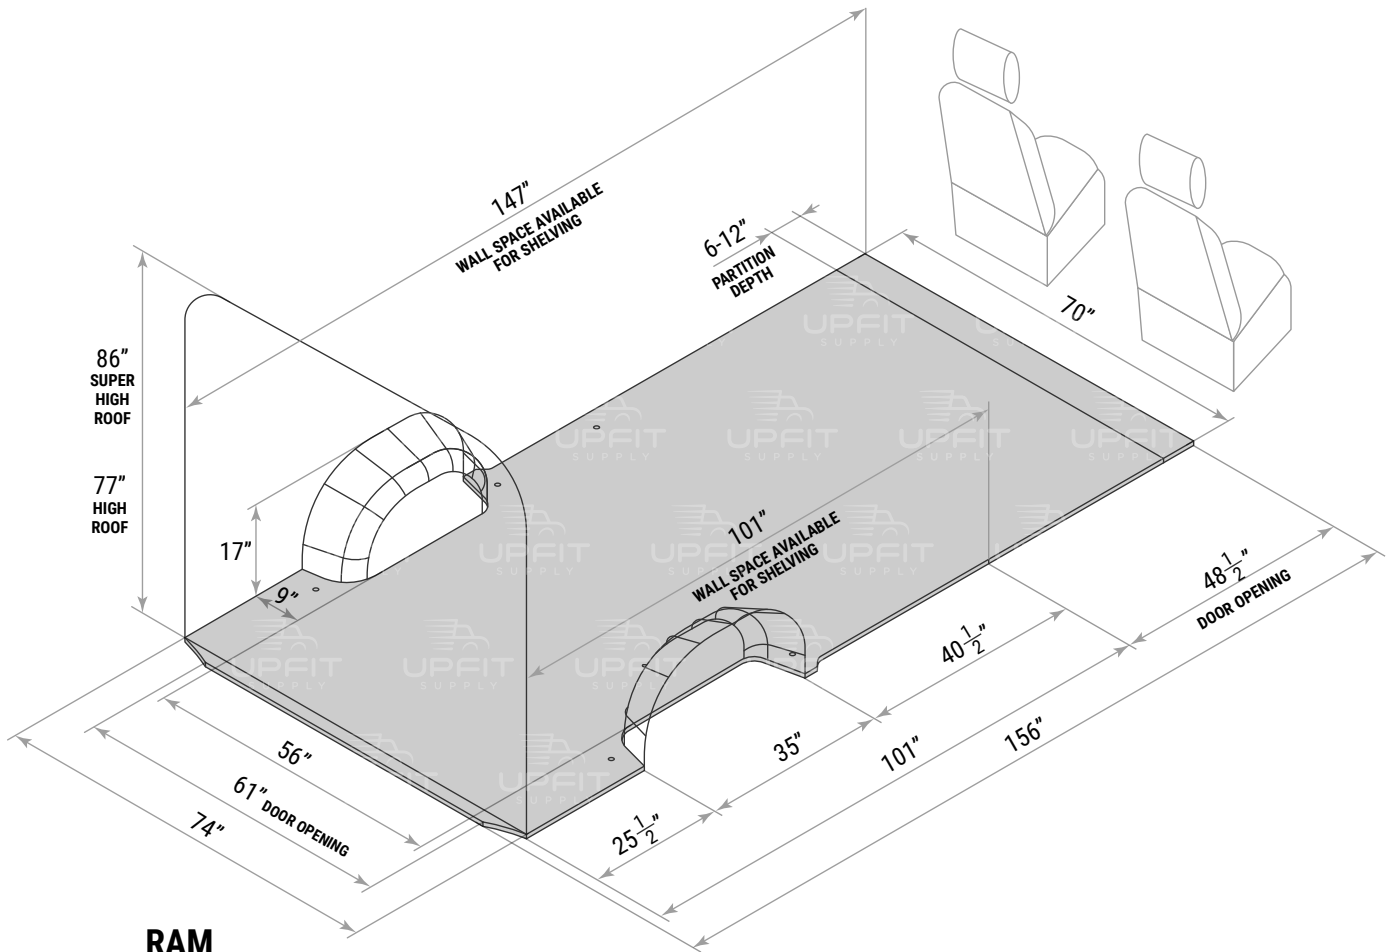

VEHICLE LAYOUT GUIDE

RAM
PROMASTER
159" Extended Wheelbase

© 2024 Upfit Supply

PROJECT NAME:	
VEHICLE:	

DRIVERS SIDE EQUIPMENT

SKU	DESCRIPTION	WIDTH	HEIGHT	DEPTH
		TOTAL		
		MAXIMUM AVAILABLE		

PASSENGER SIDE EQUIPMENT

SKU	DESCRIPTION	WIDTH	HEIGHT	DEPTH
		TOTAL		
		MAXIMUM AVAILABLE		

OTHER EQUIPMENT

SKU	DESCRIPTION	SKU	DESCRIPTION

UPFIT
SUPPLY