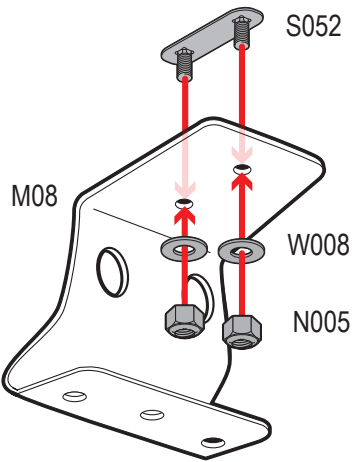

Van & Truck Cargo System

Vantech USA www.vantech.com

PRODUCT INFO

Part #: J1542B
System: J2000
Material: Aluminum
Fitment: RAM ProMaster City
Color: Black

REQUIRED TOOLS

1/2" Wrench

10mm Wrench

PART #	DESCRIPTION	QTY	ITEM ITEM NOT DRAWN TO SCALE
S052	DOUBLE SLIDER 2" BOLT TO BOLT	4	
W001	1/4" X 1/2" WASHER	8	
W008	5/16" X 3/4" WASHER	8	
W021	1/4" LOCK WASHER	8	
B225	M6-30MM HEX BOLT	8	
N005	5/16" NYLON NUT	8	
M08	MOUNTING BASE 6" WIDE	4	
A285-50	2.25" X 1" X 50" CROSS BAR	2	
G206	RUBBER GASKET 6"	4	
BG550	RUBBER BAR GUARD 50"	2	
Z285	ENDCAP	4	

RUBBER BAR GUARD

- Press the rubber bar guard into the channels of cross bars

SYSTEM PLACEMENT MUST BE PLACED IN THIS ORDER

X4

Do not tighten hardware