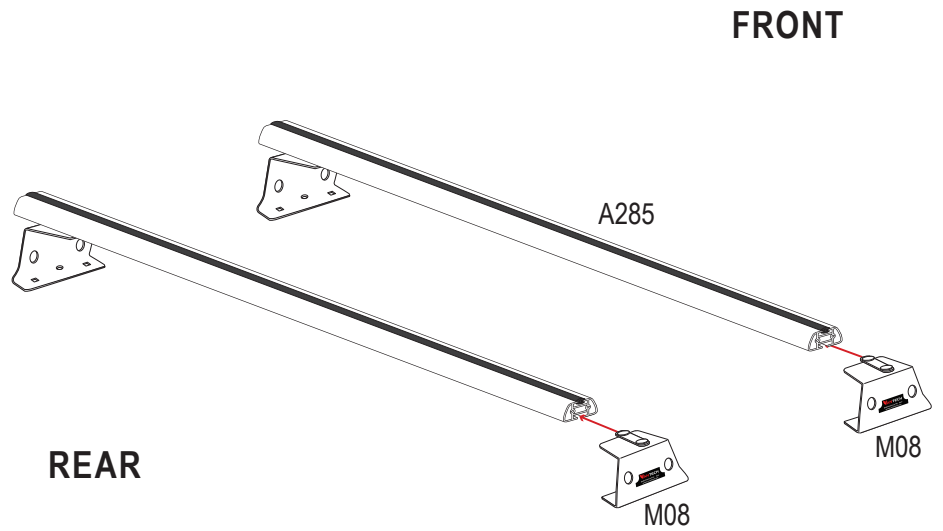

Van & Truck Cargo System

Vantech USA www.vantech.com

PRODUCT INFO

Part #: J1542B
System: J2000
Material: Aluminum
Fitment: RAM ProMaster City
Color: Black

REQUIRED TOOLS

1/2" Wrench

10mm Wrench

PART #	DESCRIPTION	QTY	ITEM ITEM NOT DRAWN TO SCALE
S052	DOUBLE SLIDER 2" BOLT TO BOLT	4	
W001	1/4" X 1/2" WASHER	8	
W008	5/16" X 3/4" WASHER	8	
W021	1/4" LOCK WASHER	8	
B225	M6-30MM HEX BOLT	8	
N005	5/16" NYLON NUT	8	
M08	MOUNTING BASE 6" WIDE	4	
A285-50	2.25" X 1" X 50" CROSS BAR	2	
G206	RUBBER GASKET 6"	4	
BG550	RUBBER BAR GUARD 50"	2	
Z285	ENDCAP	4	

RUBBER BAR GUARD

- Press the rubber bar guard into the channels of cross bars

SYSTEM PLACEMENT MUST BE PLACED IN THIS ORDER

X4

Do not tighten hardware