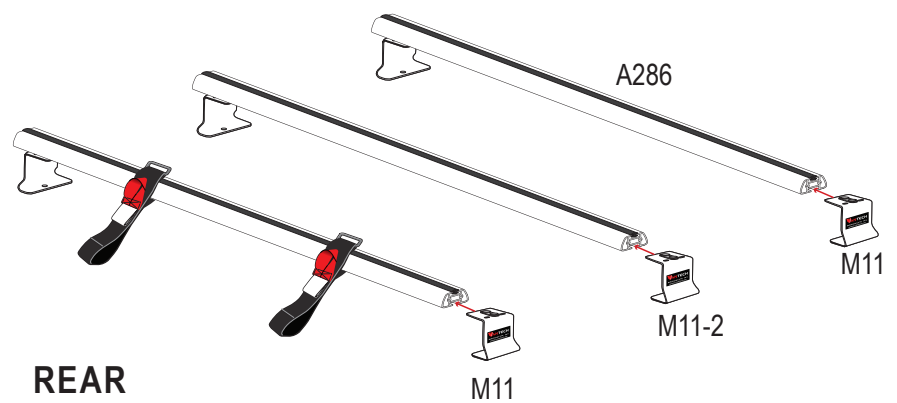

Van & Truck Cargo System

Vantech USA www.vantech.us

PRODUCT INFO

Part #: J2213W
System: J2000
Material: Aluminum
Fitment: Ford Transit Connect 2014-On
Color: White

REQUIRED TOOLS

3/16" Allen Key Wrench

1/2" Wrench

PART #	DESCRIPTION	QTY	ITEM ITEM NOT DRAWN TO SCALE
S052	DOUBLE SLIDER 2" BOLT TO BOLT	6	
S062	DOUBLE SLIDER 1 3/8" BOLT TO BOLT	2	
W008	5/16" X 3/4" WASHER	48	
W022	5/16" LOCK WASHER	6	
B065	5/16" X 1" HEX BOLT	4	
B118	5/16" X 1 1/4" BUTTON HEAD ALLEN BOLT	12	
B068	5/16" X 1 3/4" HEX BOLT	6	
N002	5/16" NUT	6	
N005	5/16" NYLON NUT	20	
M11-2	MOUNTING BASE (LOW)	2	
M11	MOUNTING BASE (STANDARD)	4	
A286-55	3" X 1.5" X 55" CROSS BAR	3	
G203	RUBBER SEAT 2.75"	6	
BG555	RUBBER BAR GUARD 55"	3	
A03	SIDE SUPPORT	6	
A11	LADDER BASE	2	
A15	STOPPER	2	
A69	EZ-HOOK & LOOP STRAP	2	

Hook & Loop Strap

Directions

RUBBER BAR GUARD

- Press the rubber bar guard into the channels of cross bars

SYSTEM PLACEMENT MUST BE PLACED IN THIS ORDER

FRONT

REAR

Do not tighten hardware