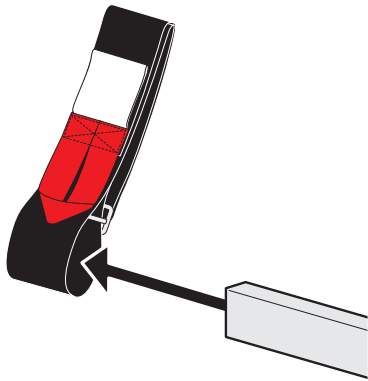

Van & Truck Cargo System

Vantech USA www.vantech.us

PRODUCT INFO

Part #: J2213W
System: J2000
Material: Aluminum
Fitment: Ford Transit Connect 2014-On
Color: White

REQUIRED TOOLS

3/16" Allen Key Wrench

1/2" Wrench

PART #	DESCRIPTION	QTY	ITEM ITEM NOT DRAWN TO SCALE
S052	DOUBLE SLIDER 2" BOLT TO BOLT	6	
S062	DOUBLE SLIDER 1 3/8" BOLT TO BOLT	2	
W008	5/16" X 3/4" WASHER	48	
W022	5/16" LOCK WASHER	6	
B065	5/16" X 1" HEX BOLT	4	
B118	5/16" X 1 1/4" BUTTON HEAD ALLEN BOLT	12	
B068	5/16" X 1 3/4" HEX BOLT	6	
N002	5/16" NUT	6	
N005	5/16" NYLON NUT	20	
M11-2	MOUNTING BASE (LOW)	2	
M11	MOUNTING BASE (STANDARD)	4	
A286-55	3" X 1.5" X 55" CROSS BAR	3	
G203	RUBBER SEAT 2.75"	6	
BG555	RUBBER BAR GUARD 55"	3	
A03	SIDE SUPPORT	6	
A11	LADDER BASE	2	
A15	STOPPER	2	
A69	EZ-HOOK & LOOP STRAP	2	

Hook & Loop Strap

Directions

RUBBER BAR GUARD

- Press the rubber bar guard into the channels of cross bars

SYSTEM PLACEMENT MUST BE PLACED IN THIS ORDER

FRONT

REAR

Do not tighten hardware