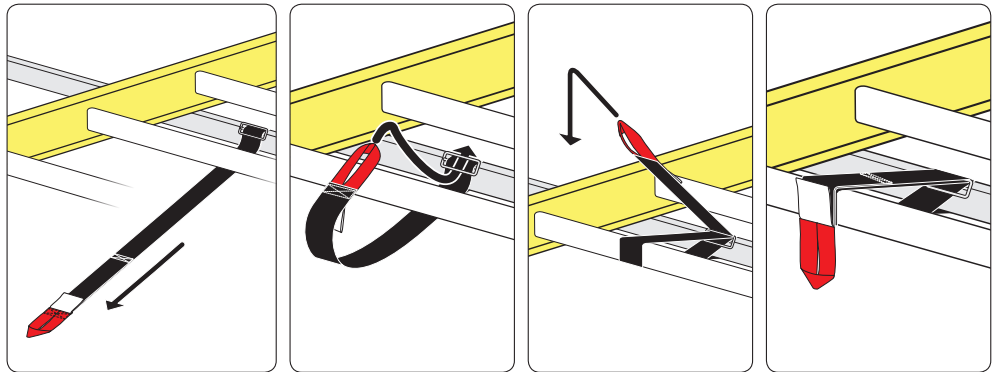

Van & Truck Cargo System

Vantech USA www.vantech.us

PRODUCT INFO

Part #: J2213W
System: J2000
Material: Aluminum
Fitment: Ford Transit Connect 2014-On
Color: White

REQUIRED TOOLS

3/16" Allen Key Wrench

1/2" Wrench

PART #	DESCRIPTION	QTY	ITEM ITEM NOT DRAWN TO SCALE
S052	DOUBLE SLIDER 2" BOLT TO BOLT	6	
S062	DOUBLE SLIDER 1 3/8" BOLT TO BOLT	2	
W008	5/16" X 3/4" WASHER	48	
W022	5/16" LOCK WASHER	6	
B065	5/16" X 1" HEX BOLT	4	
B118	5/16" X 1 1/4" BUTTON HEAD ALLEN BOLT	12	
B068	5/16" X 1 3/4" HEX BOLT	6	
N002	5/16" NUT	6	
N005	5/16" NYLON NUT	20	
M11-2	MOUNTING BASE (LOW)	2	
M11	MOUNTING BASE (STANDARD)	4	
A286-55	3" X 1.5" X 55" CROSS BAR	3	
G203	RUBBER SEAT 2.75"	6	
BG555	RUBBER BAR GUARD 55"	3	
A03	SIDE SUPPORT	6	
A11	LADDER BASE	2	
A15	STOPPER	2	
A69	EZ-HOOK & LOOP STRAP	2	

Hook & Loop Strap

Directions

RUBBER BAR GUARD

- Press the rubber bar guard into the channels of cross bars

SYSTEM PLACEMENT MUST BE PLACED IN THIS ORDER

FRONT

REAR

Do not tighten hardware