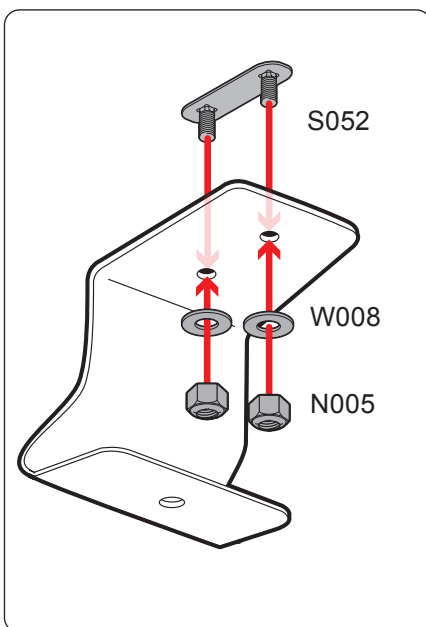

PART #	DESCRIPTION	QTY	ITEM ITEM NOT DRAWN TO SCALE
S052	DOUBLE SLIDER 2" BOLT TO BOLT	6	
S062	DOUBLE SLIDER 1 3/8" BOLT TO BOLT	2	
W008	5/16" X 3/4" WASHER	48	
W022	5/16" LOCK WASHER	6	
B065	5/16" X 1" HEX BOLT	4	
B118	5/16" X 1 1/4" BUTTON HEAD ALLEN BOLT	12	
B068	5/16" X 1 3/4" HEX BOLT	6	
N002	5/16" NUT	6	
N005	5/16" NYLON NUT	20	
M11-2	MOUNTING BASE (LOW)	2	
M11	MOUNTING BASE (STANDARD)	4	
A286-55	3" X 1.5" X 55" CROSS BAR	3	
G203	RUBBER SEAT 2.75"	6	
BG555	RUBBER BAR GUARD 55"	3	
A03	SIDE SUPPORT	6	
A11	LADDER BASE	2	
A15	STOPPER	2	
A69	EZ-HOOK & LOOP STRAP	2	

Hook & Loop Strap

Directions

RUBBER BAR GUARD

- Press the rubber bar guard into the channels of cross bars

SYSTEM PLACEMENT MUST BE PLACED IN THIS ORDER

FRONT

REAR

Do not tighten hardware